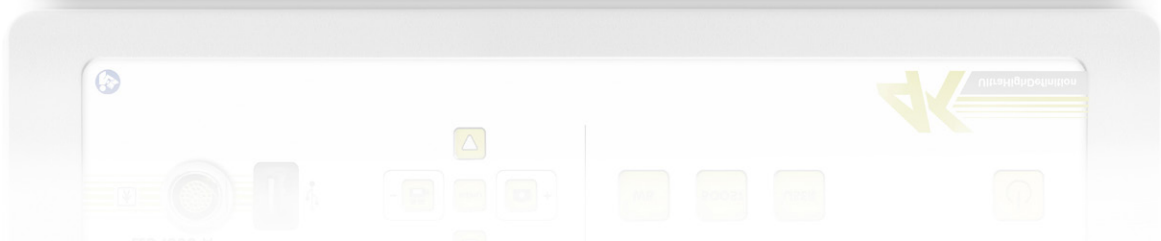

CAMERA

TRlstar 4K - ULTRA HIGH DEFINITION CAMERA

Technical Data

Camera head:	<ul style="list-style-type: none">• Aspect ratio: 16:9• Image sensor: 3x 1/3" CMOS• Immersible (using the attached cap)
Voltage range (current consumption):	<ul style="list-style-type: none">• 100-240 V (60 VA)
Frequency:	<ul style="list-style-type: none">• 50-60 Hz
Device protection:	<ul style="list-style-type: none">• 2x T3,15 A
Video system:	<ul style="list-style-type: none">• Image resolution: UHD 3840 x 2160• TV resolution: 1600 lines• White balance automatically, with data hold
Video output:	<ul style="list-style-type: none">• 1 x HDMI 4K (3840 x 2160)• 1 x HDMI Full HD (1920 x 1080)• 1 x SDI 4K (4 x BNC) (3840 x 2160)• 1 x SDI Full HD (1 x BNC) (1920 x 1080)
Video format:	<ul style="list-style-type: none">• HDMI output: 3840x2160/59.94p, 3840x2160/50p, 1920x1080/59.94p, 1920x1080/59.94i, 1920x1080/50p, 1920x1080/50i• SDI output: 3840x2160/59.94p, 3840x2160/50p, 1920x1080/59.94p, 1920x1080/59.94i, 1920x1080/50p, 1920x1080/50i
Protection class (acc.to IEC 60601-1):	<ul style="list-style-type: none">• I
Safety class:	<ul style="list-style-type: none">• BF
IP code:	<ul style="list-style-type: none">• IP 20
Standard:	<ul style="list-style-type: none">• IEC 60601-1-2 / IEC 60601-1-1
Device classification (EU) 2017/745, annex VIII:	<ul style="list-style-type: none">• I
Dimensions (WxHxD):	<ul style="list-style-type: none">• 360mm x 125mm x 351mm
Weight:	<ul style="list-style-type: none">• approx. 6,2kg
Delivery contains:	<ul style="list-style-type: none">• CCU, camera head with 3,05m cable (10ft), mains cable, HDMI cable, User manual

Options

- Image capture, video capture

TRlstar 4K camera head

Weight: approx. 500g (with cable)
Diameter: 43mm
Length: 85,7mm (without grommet)

With 4 push buttons

Colour space

The camera is able to reproduce the extended color space BT.2020 in addition to the BT.709 color space for HDTV. (Prerequisite is a BT.2020 compatible monitor)