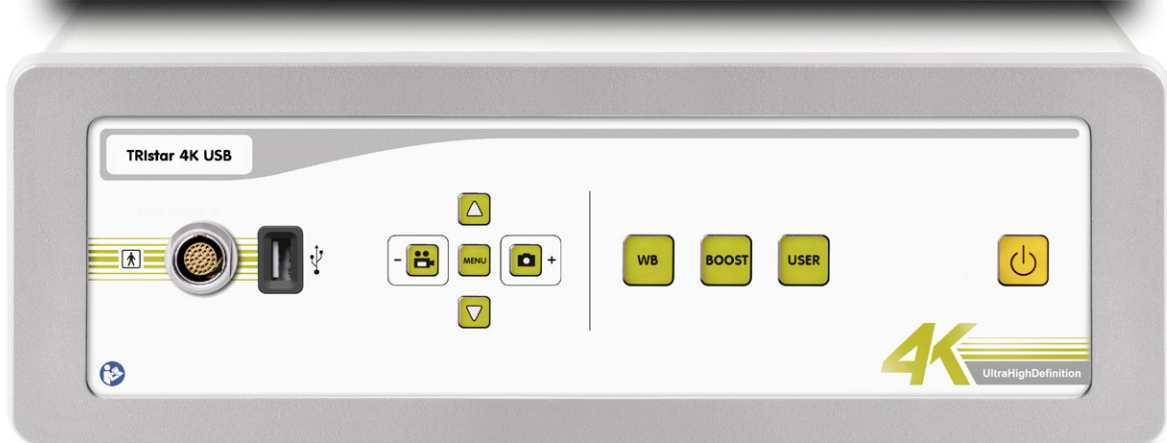

CAMERA

TRlstar 4K - ULTRA HIGH DEFINITION CAMERA

Technical Data

Camera head:	<ul style="list-style-type: none">• Aspect ratio: 16:9• Image sensor: 3x 1/3" CMOS• Immersible (using the attached cap)
Voltage range (current consumption):	<ul style="list-style-type: none">• 100-240 V (60 VA)
Frequency:	<ul style="list-style-type: none">• 50-60 Hz
Device protection:	<ul style="list-style-type: none">• 2x T3,15 A
Video system:	<ul style="list-style-type: none">• Image resolution: UHD 3840 x 2160• TV resolution: 1600 lines• White balance automatically, with data hold
Video output:	<ul style="list-style-type: none">• 1 x HDMI 4K (3840 x 2160)• 1 x HDMI Full HD (1920 x 1080)• 1 x SDI 4K (4 x BNC) (3840 x 2160)• 1 x SDI Full HD (1 x BNC) (1920 x 1080)
Video format:	<ul style="list-style-type: none">• HDMI output: 3840x2160/59.94p, 3840x2160/50p, 1920x1080/59.94p, 1920x1080/59.94i, 1920x1080/50p, 1920x1080/50i• SDI output: 3840x2160/59.94p, 3840x2160/50p, 1920x1080/59.94p, 1920x1080/59.94i, 1920x1080/50p, 1920x1080/50i
Protection class (acc.to IEC 60601-1):	<ul style="list-style-type: none">• I
Safety class:	<ul style="list-style-type: none">• BF
IP code:	<ul style="list-style-type: none">• IP 20
Standard:	<ul style="list-style-type: none">• IEC 60601-1-2 / IEC 60601-1-1
Device classification (EU) 2017/745, annex VIII:	<ul style="list-style-type: none">• I
Dimensions (WxHxD):	<ul style="list-style-type: none">• 360mm x 125mm x 351mm
Weight:	<ul style="list-style-type: none">• approx. 6,2kg
Delivery contains:	<ul style="list-style-type: none">• CCU, camera head with 3,05m cable (10ft), mains cable, HDMI cable, User manual

Options

- Image capture, video capture

TRlstar 4K camera head

Weight: approx. 500g (with cable)
Diameter: 43mm
Length: 85,7mm (without grommet)

With 4 push buttons

Colour space

The camera is able to reproduce the extended color space BT.2020 in addition to the BT.709 color space for HDTV. (Prerequisite is a BT.2020 compatible monitor)