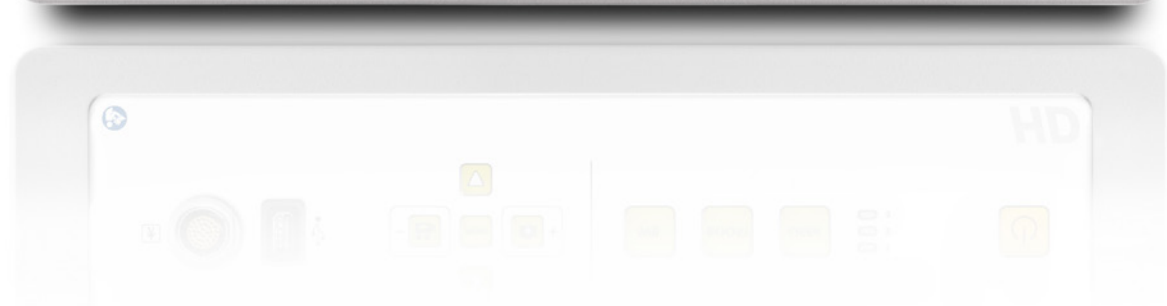

HD CAMERA

eco HD - HIGH DEFINITION CAMERA (1MOS)

1. ---
2. Full HD resolution
   - High speed shutter
   - Multilingual menu
   - 10 user setting storable
3. ---