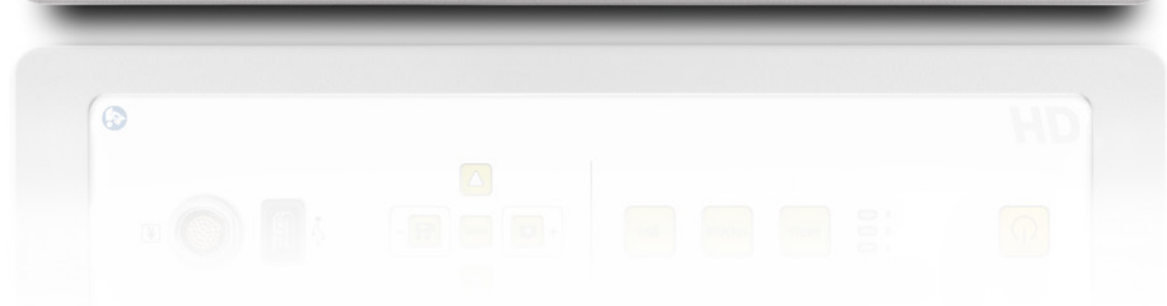

HD CAMERA

eco HD - HIGH DEFINITION CAMERA

-
- Full HD resolution
 - High speed shutter
 - Multilingual menu
 - 10 user setting storable
-

HD CAMERA

eco HD - HIGH DEFINITION CAMERA

Technical Data

Camera head:	<ul style="list-style-type: none">• Aspect ratio: 16:9• Image sensor: 1/3" CMOS• Immersible (using the attached cap)										
Voltage range (current consumption):	• 100-240 V (25 VA)										
Frequency:	• 50-60 Hz										
Device protection:	• 2x T3,15 A										
Video system:	<ul style="list-style-type: none">• Image resolution: full HD 1920 x 1080 (1080p)• TV resolution: > 900 lines• Sensitivity: < 3 lux (1/1.4)• White balance automatically, with data holdshutter speed: 1/50 (1/60) to 1/10.000 sec										
Connections	<table><tr><td>Video out terminal:</td><td>Other connections:</td></tr><tr><td>• 1x HDMI</td><td>• 1 x USB (A) (USB-keyboard)</td></tr><tr><td></td><td>• 1 x Remote IN (footswitch)</td></tr><tr><td></td><td>• 2 x Remote OUT (video printer, video recorder,...)</td></tr><tr><td></td><td>• 2 x RJ45 (Service)</td></tr></table>	Video out terminal:	Other connections:	• 1x HDMI	• 1 x USB (A) (USB-keyboard)		• 1 x Remote IN (footswitch)		• 2 x Remote OUT (video printer, video recorder,...)		• 2 x RJ45 (Service)
Video out terminal:	Other connections:										
• 1x HDMI	• 1 x USB (A) (USB-keyboard)										
	• 1 x Remote IN (footswitch)										
	• 2 x Remote OUT (video printer, video recorder,...)										
	• 2 x RJ45 (Service)										
Recording (optional)	<ul style="list-style-type: none">• Image format: JPG 1920 x 1080• Video format: Full HD 1920 x 1080; Mpeg-4 (H.264 Codec); Image rate 60fps• Connection: USB (A)										
Protection class (acc.to IEC 60601-1):	• I										
Safety class:	• BF										
IP code:	• 20										
Standard:	• IEC 60601-1-2										
Device classification (EU) 2017/745, annex VIII:	• I										
Features:	<table><tr><td>• White balance, boost function</td><td>• 2.5 digital zoom</td></tr><tr><td>• On-screen-menu</td><td>• Freeze function</td></tr><tr><td>• 10 user settings storable</td><td>• Character generator</td></tr></table>	• White balance, boost function	• 2.5 digital zoom	• On-screen-menu	• Freeze function	• 10 user settings storable	• Character generator				
• White balance, boost function	• 2.5 digital zoom										
• On-screen-menu	• Freeze function										
• 10 user settings storable	• Character generator										
Dimensions (WxHxD):	• 360mm x 125mm x 351mm										
Weight:	• approx.4,7 kg										
Delivery contains:	• CCU, camera head with 3,05m (10ft) cable, mains cable, HDMI - DVI cable, HDMI cable, user manual										