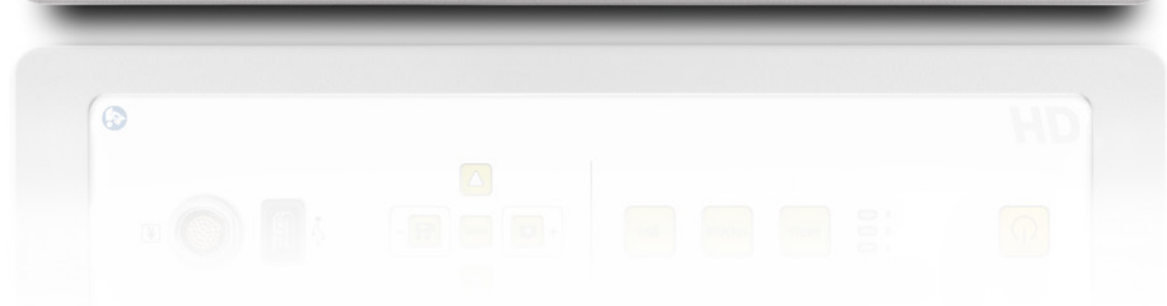

HD CAMERA

eco HD - HIGH DEFINITION CAMERA (1MOS)

- Full HD resolution
- High speed shutter
- Multilingual menu
- 10 user setting storable