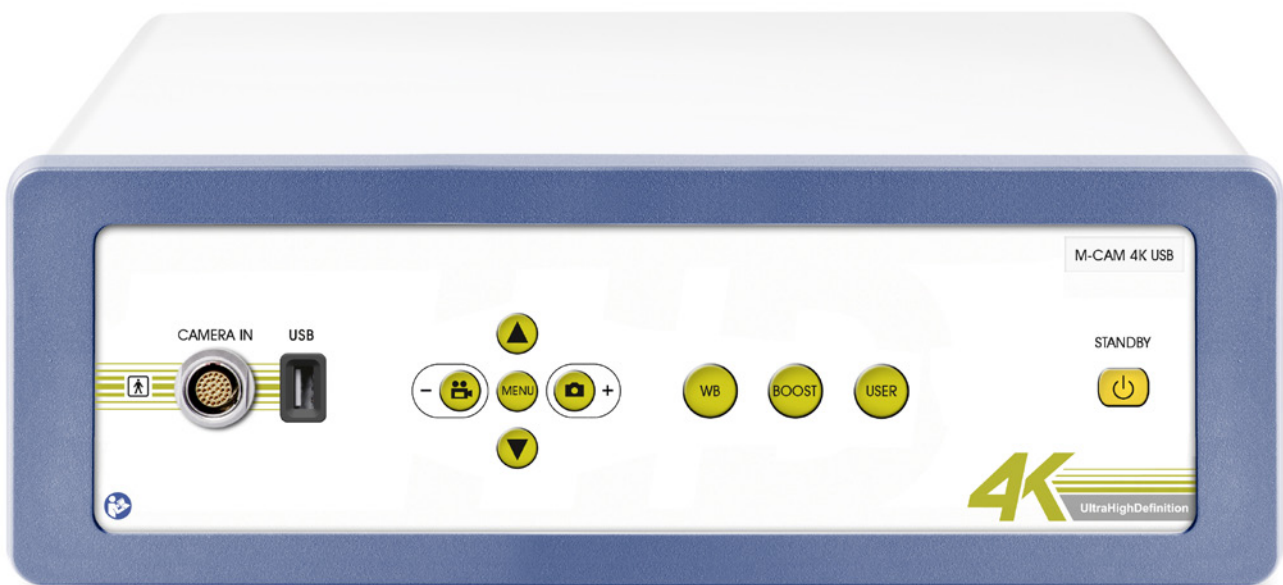

CAMERAS

M-CAM 4K - ULTRA HIGH DEFINITION CAMERA 3-MOS

Technical Data

Camera head:	<ul style="list-style-type: none">• Aspect ratio: 16:9• Sensor: 3x1/3"• Immersible (using the attached cap)
Voltage range (current consumption):	<ul style="list-style-type: none">• 100-240 V (50 VA)
Frequency:	<ul style="list-style-type: none">• 50-60 Hz
Device protection:	<ul style="list-style-type: none">• 2x T3,15 A
Video system:	<ul style="list-style-type: none">• Image resolution: UHD 3840 x 2160• TV resolution: 1600 lines• S/N-Ratio 54dB• White balance automatically, with data hold
Video output:	<ul style="list-style-type: none">• 1 x HDMI 4K (3840 x 2160)• 1 x HDMI Full HD (1920 x 1080)• 1 x SDI 4K (4 x BNC) (3840 x 2160)• 1 x SDI Full HD (1 x BNC) (1920 x 1080)
Video format:	<ul style="list-style-type: none">• HDMI output: 3840x2160/59.94p, 3840x2160/50p, 1920x1080/59.94p, 1920x1080/59.94i, 1920x1080/50p, 1920x1080/50i• SDI output: 3840x2160/59.94p, 3840x2160/50p, 1080/59.94p, 1080/59.94i, 1080/50p, 1080/50i
Protection class (acc.to IEC 60601-1):	<ul style="list-style-type: none">• I
Safety class:	<ul style="list-style-type: none">• BF
IP code:	<ul style="list-style-type: none">• 20
Standard:	<ul style="list-style-type: none">• IEC 60601-1-2
Device classification (acc. to MDD 93/42/EEC):	<ul style="list-style-type: none">• I
Dimensions (WxHxD):	<ul style="list-style-type: none">• 360mm x 124mm x 335mm
Weight:	<ul style="list-style-type: none">• approx. 6,2kg
Delivery contains:	<ul style="list-style-type: none">• CCU, camera head with 3,05m cable (10ft), mains cable, HDMI cable, User manual

Options

- Image capture, video capture

TRlstar 4K camera head

Weight: approx. 200g
Diameter: 43mm
Length: 85,7mm (without grommet)

With 4 push buttons

Colour space

The camera is able to reproduce the extended color space BT.2020 in addition to the BT.709 color space for HDTV. (Prerequisite is a BT.2020 compatible monitor)