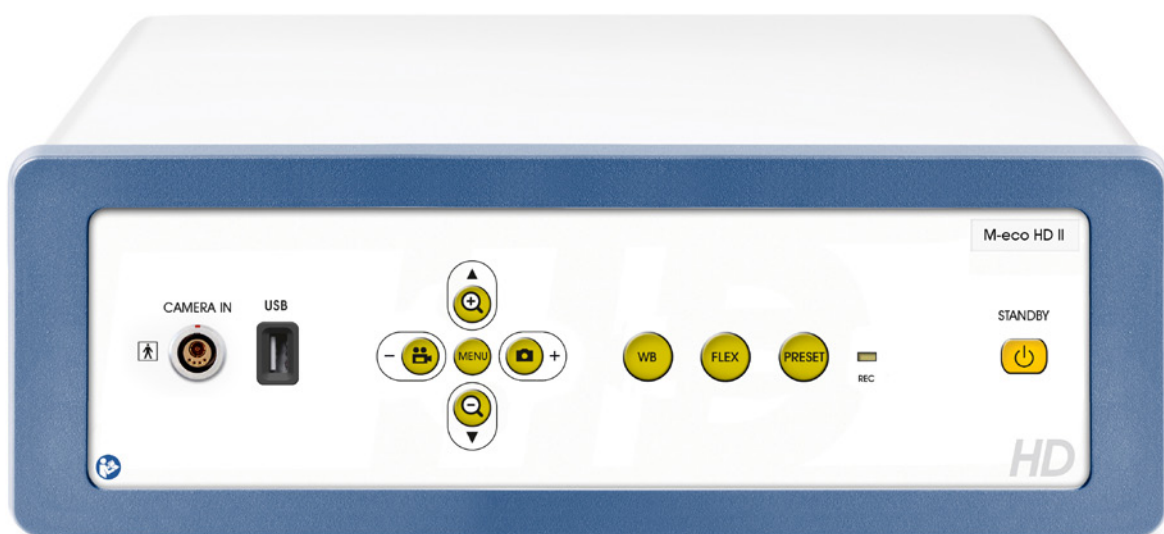

HD CAMERA

M-ECO HD II - HIGH DEFINITION CAMERA

1. ---
2. Full HD resolution
   - High speed shutter
   - 8 endoscope presets available
   - Multilingual menu
3. ---