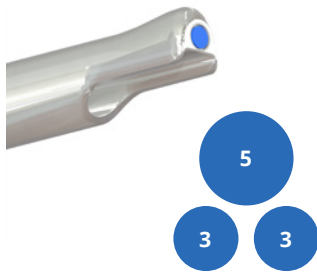

Semi-Flexible Nephroscope

Standard Form

Model: URS-NS

instrument size (Charr.):

length	220mm
outer tube dim.	7,5-9 12 Fr.
working channel	6,8 Charr.
direction of view	5°
field of view	85°
pixel	40.000
item no.	240.00133.00

✓ Incl. cleaning brush for forcep channel and jet channel

Accessories

Description

Dimensions

PU

Item No.

Set: dome valve + backup seal

ML 151 VMG + ML 151 VMQ

1 pc

220.00026.00

tap cock - right

1 pc

210.00088.00

tap cock - left

1 pc

210.00089.00